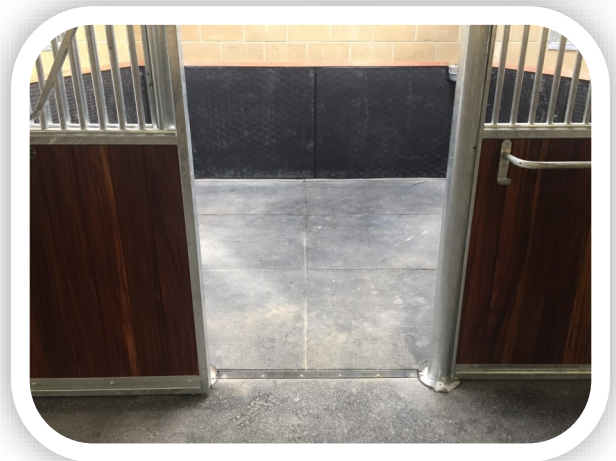

Quattrosoft Eva Stable Walls

PROFILE: Low

PATTERN: Checkplate

SIZE: 1.8m x 1.2m

DEPTH: Nominal 10mm, 35mm & 45mm (Black)

Nominal 25mm (Available in black, Blue & Orange)

Our protective Eva mats have a heavy density cushioned foam construction. They have a Checkerplate pattern on one side and square pattern on the reverse side. Impact resistance, Lightweight for easy handling , great for fixing to walls for extra protection. We regularly use these in stables, horse boxes, horse walkers etc.

Edging strips are also available: